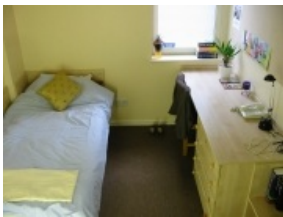

Type of Room Single Room, Ensuite

Board Status Self Catering

Photos show samples of available rooms. Fixtures, fittings and sizes may vary.

Southwark - Summer Residence

Accommodation Includes

- › Communal Kitchen
- › Communal Lounge
- › Bed linen provided
- › Students need to bring their own towels
- › Cleaning service provided
- › 24-hour on-site security
- › Cabled internet available in rooms at an extra charge.
- › There is a large coin-operated laundry which is open until 10pm.

Number of Bedrooms	220
Type of Room	Single Room, Ensuite
Board Status	Self Catering

Photos show samples of available rooms. Fixtures, fittings and sizes may vary.

King's Cross - Summer Residence

Accommodation Includes

Accommodation Includes

- > Rooms are cleaned weekly and bed linen is changed once a week.
- > Internet service available (2Mb in-room internet access)

Number of Bedrooms 4-6 bedroom flats

Type of Room Single ensuite

Accommodation Includes

- > BBQ area
- > Rooms are cleaned every 2 weeks and bed linen is changed biweekly
- > Common areas are cleaned once a week

Number of Bedrooms 7

Type of Room Single / Twin

Board Status Self Catering