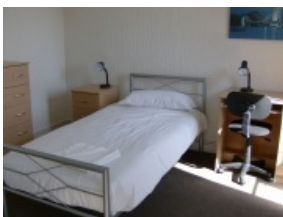

Photos show samples of available rooms. Fixtures, fittings and sizes may vary.

Canada Water - Student Residence

Accommodation Includes

- › Communal Kitchen
- › Communal Lounge
- › Bed linen provided
- › Students need to bring their own towels
- › Laundry Facilities
- › Cleaning service provided
- › Wi-fi Internet access available in each flat at an extra charge
- › Landscaped outdoor area,

Number of Bedrooms	77 bedrooms (21 mixed gender flats)
Type of Room	Twin or Single Room / Shared Bathroom
Board Status	Self Catering