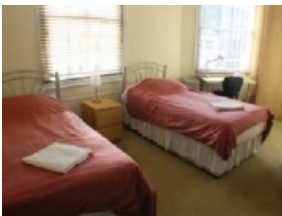

Number of Bedrooms	77 bedrooms (21 mixed gender flats)
Type of Room	Twin or Single Room / Shared Bathroom
Board Status	Self Catering

Photos show samples of available rooms. Fixtures, fittings and sizes may vary.

Number of Bedrooms	200
Type of Room	Studio / One bedroom / Two Bedroom
Board Status	Self-catering

Photos show samples of available rooms. Fixtures, fittings and sizes may vary.

Citadines - Student Residence

Accommodation Includes

- › Internet available free of charge (cabled)

Number of Bedrooms	192
Type of Room	Single / Double Room - Studio
Board Status	Self Catering

Photos show samples of available rooms. Fixtures, fittings and sizes may vary.

Accommodation Includes

- > Rooms are cleaned weekly and bed linen is changed once a week.
- > Internet service available (2Mb in-room internet access)

Number of Bedrooms 4-6 bedroom flats

Type of Room Single ensuite