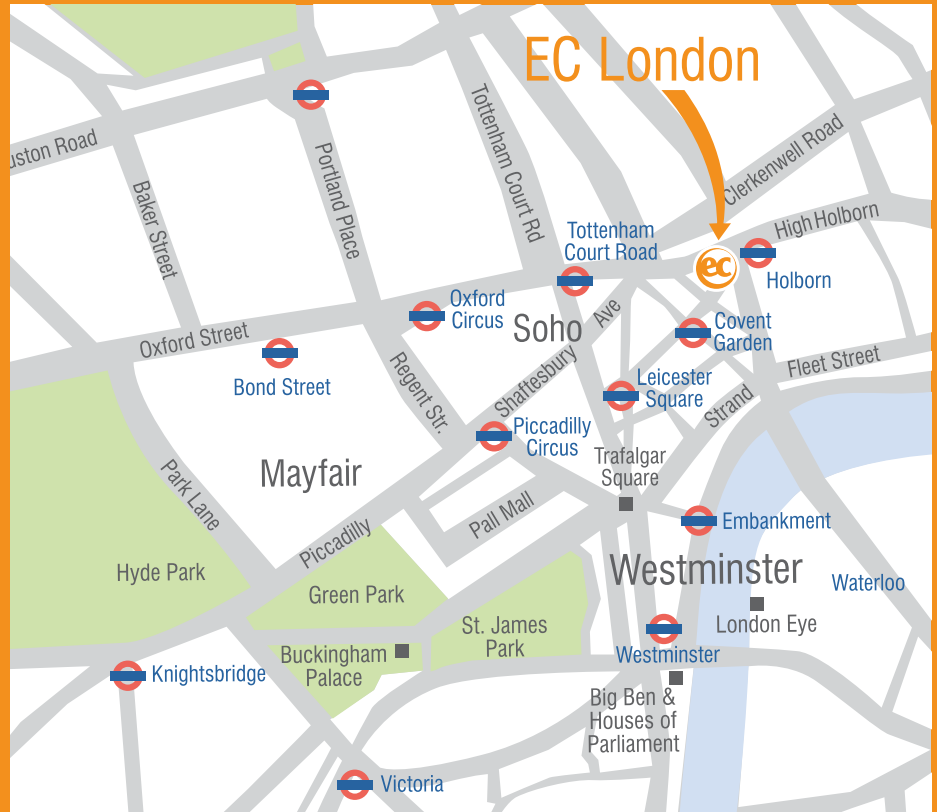

How to get to EC London.

Directions: Exit Covent Garden tube station, turn right down Long Acre & turn left onto Drury Lane. Stukeley Street is the 3rd road on your right. It's less than 5 minutes' walk.