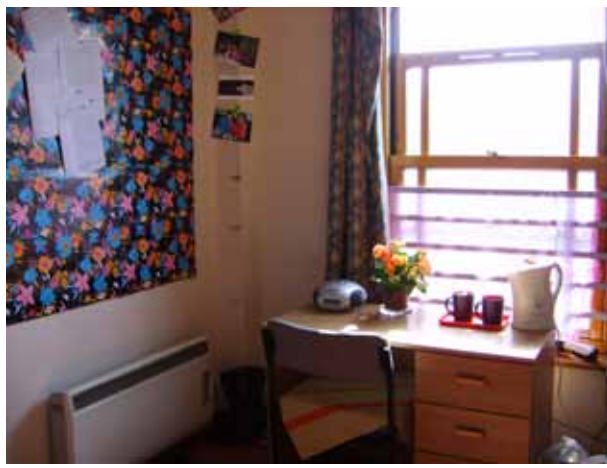

East Road is a modern, city centre student house with single bedrooms and a bathroom shared between 2-3 students. The kitchen on the ground floor is fully furnished with cooking utensils and crockery. Communal areas and bedrooms are cleaned once a week. Bed linen is provided, however students must bring their own towels. Laundry facilities are available in the student house. Wi-Fi is available at no extra charge.

Number of Bedrooms: 7

Type of Rooms: Single

Board Status: Self-catering

Notes

- Check-in on Sundays after 14.00.
- A refundable damage deposit of £150 is collected at the school upon arrival. Please note that the occupants are responsible for washing up of all dishes etc, and for keeping the house generally clean and tidy.
- Student houses are not suitable for students aged over 28 years.
- First day students should arrive at Student Service Centre, Sidney Street, at 8.30 on Monday morning.
- Smoking is not permitted in the house.