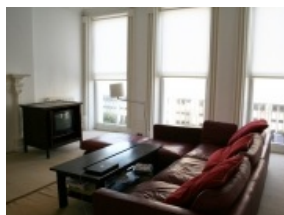

Accommodation in Brighton

Photos show samples of available rooms. Fixtures, fittings and sizes may vary.

25 Portland Place - Student House

EC Students Only

Accommodation Includes

- › Wi-fi facilities
- › A telephone is provided for incoming calls
- › The residence is cleaned on a weekly basis
- › Towels provided
- › Students should bring their own beach towels

EC Students Only

Accommodation Includes

- › Communal Kitchens
- › Communal Lounges
- › Bed linen provided
- › Laundry Facilities
- › Wi-Fi connection available
- › Telephone for incoming calls
- › Residence is cleaned on a weekly basis
- › Towels provided
- › Students should bring their own beach towels

Accommodation Includes

- › Communal Kitchens
- › Communal Lounges
- › Study Room
- › Bed linen provided
- › Cleaning service provided
- › Wi-Fi Internet available
- › Telephone that receives incoming calls only
- › Towels provided
- › Students should bring their own beach towels

Accommodation Includes

- › Bed linen provided
- › Laundry Facilities
- › Wi-Fi connection available
- › TV
- › The residence is cleaned on a weekly basis
- › A telephone is provided for incoming calls
- › Towels provided
- › Students should bring their own beach towels