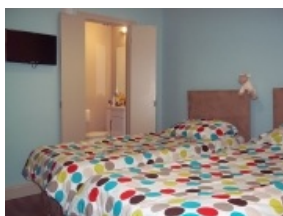

Photos show samples of available rooms. Fixtures, fittings and sizes may vary.

The Seafront - Residence

Accommodation Includes

- › Wi-Fi Internet available
- › TV
- › Telephone that receives incoming calls only
- › Towels provided
- › Students should bring their own beach towels

Number of Bedrooms 9 single & 4 twin rooms

Type of Room Twin and Single rooms

Board Status Self Catering