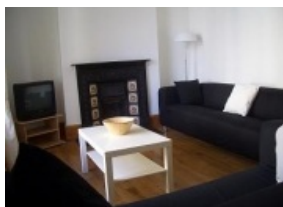

EC Students Only

Accommodation Includes

- › Communal Kitchens
- › Communal Lounges
- › Bed linen provided
- › Laundry Facilities
- › Wi-Fi connection available
- › Telephone for incoming calls
- › Residence is cleaned on a weekly basis
- › Towels provided
- › Students should bring their own beach towels

Number of Bedrooms 6

Type of Room Twin Room

Board Status Self Catering

Photos show samples of available rooms. Fixtures, fittings and sizes may vary.

Trafalgar Mews - Economy Student House

Accommodation Includes

Accommodation Includes

- › Communal Kitchens
- › Communal Lounges
- › Study Room
- › Bed linen provided
- › Cleaning service provided
- › Wi-Fi Internet available
- › Telephone that receives incoming calls only
- › Towels provided
- › Students should bring their own beach towels

Accommodation Includes

- › Bed linen provided
- › Laundry Facilities
- › Wi-Fi connection available
- › TV
- › The residence is cleaned on a weekly basis
- › A telephone is provided for incoming calls
- › Towels provided
- › Students should bring their own beach towels